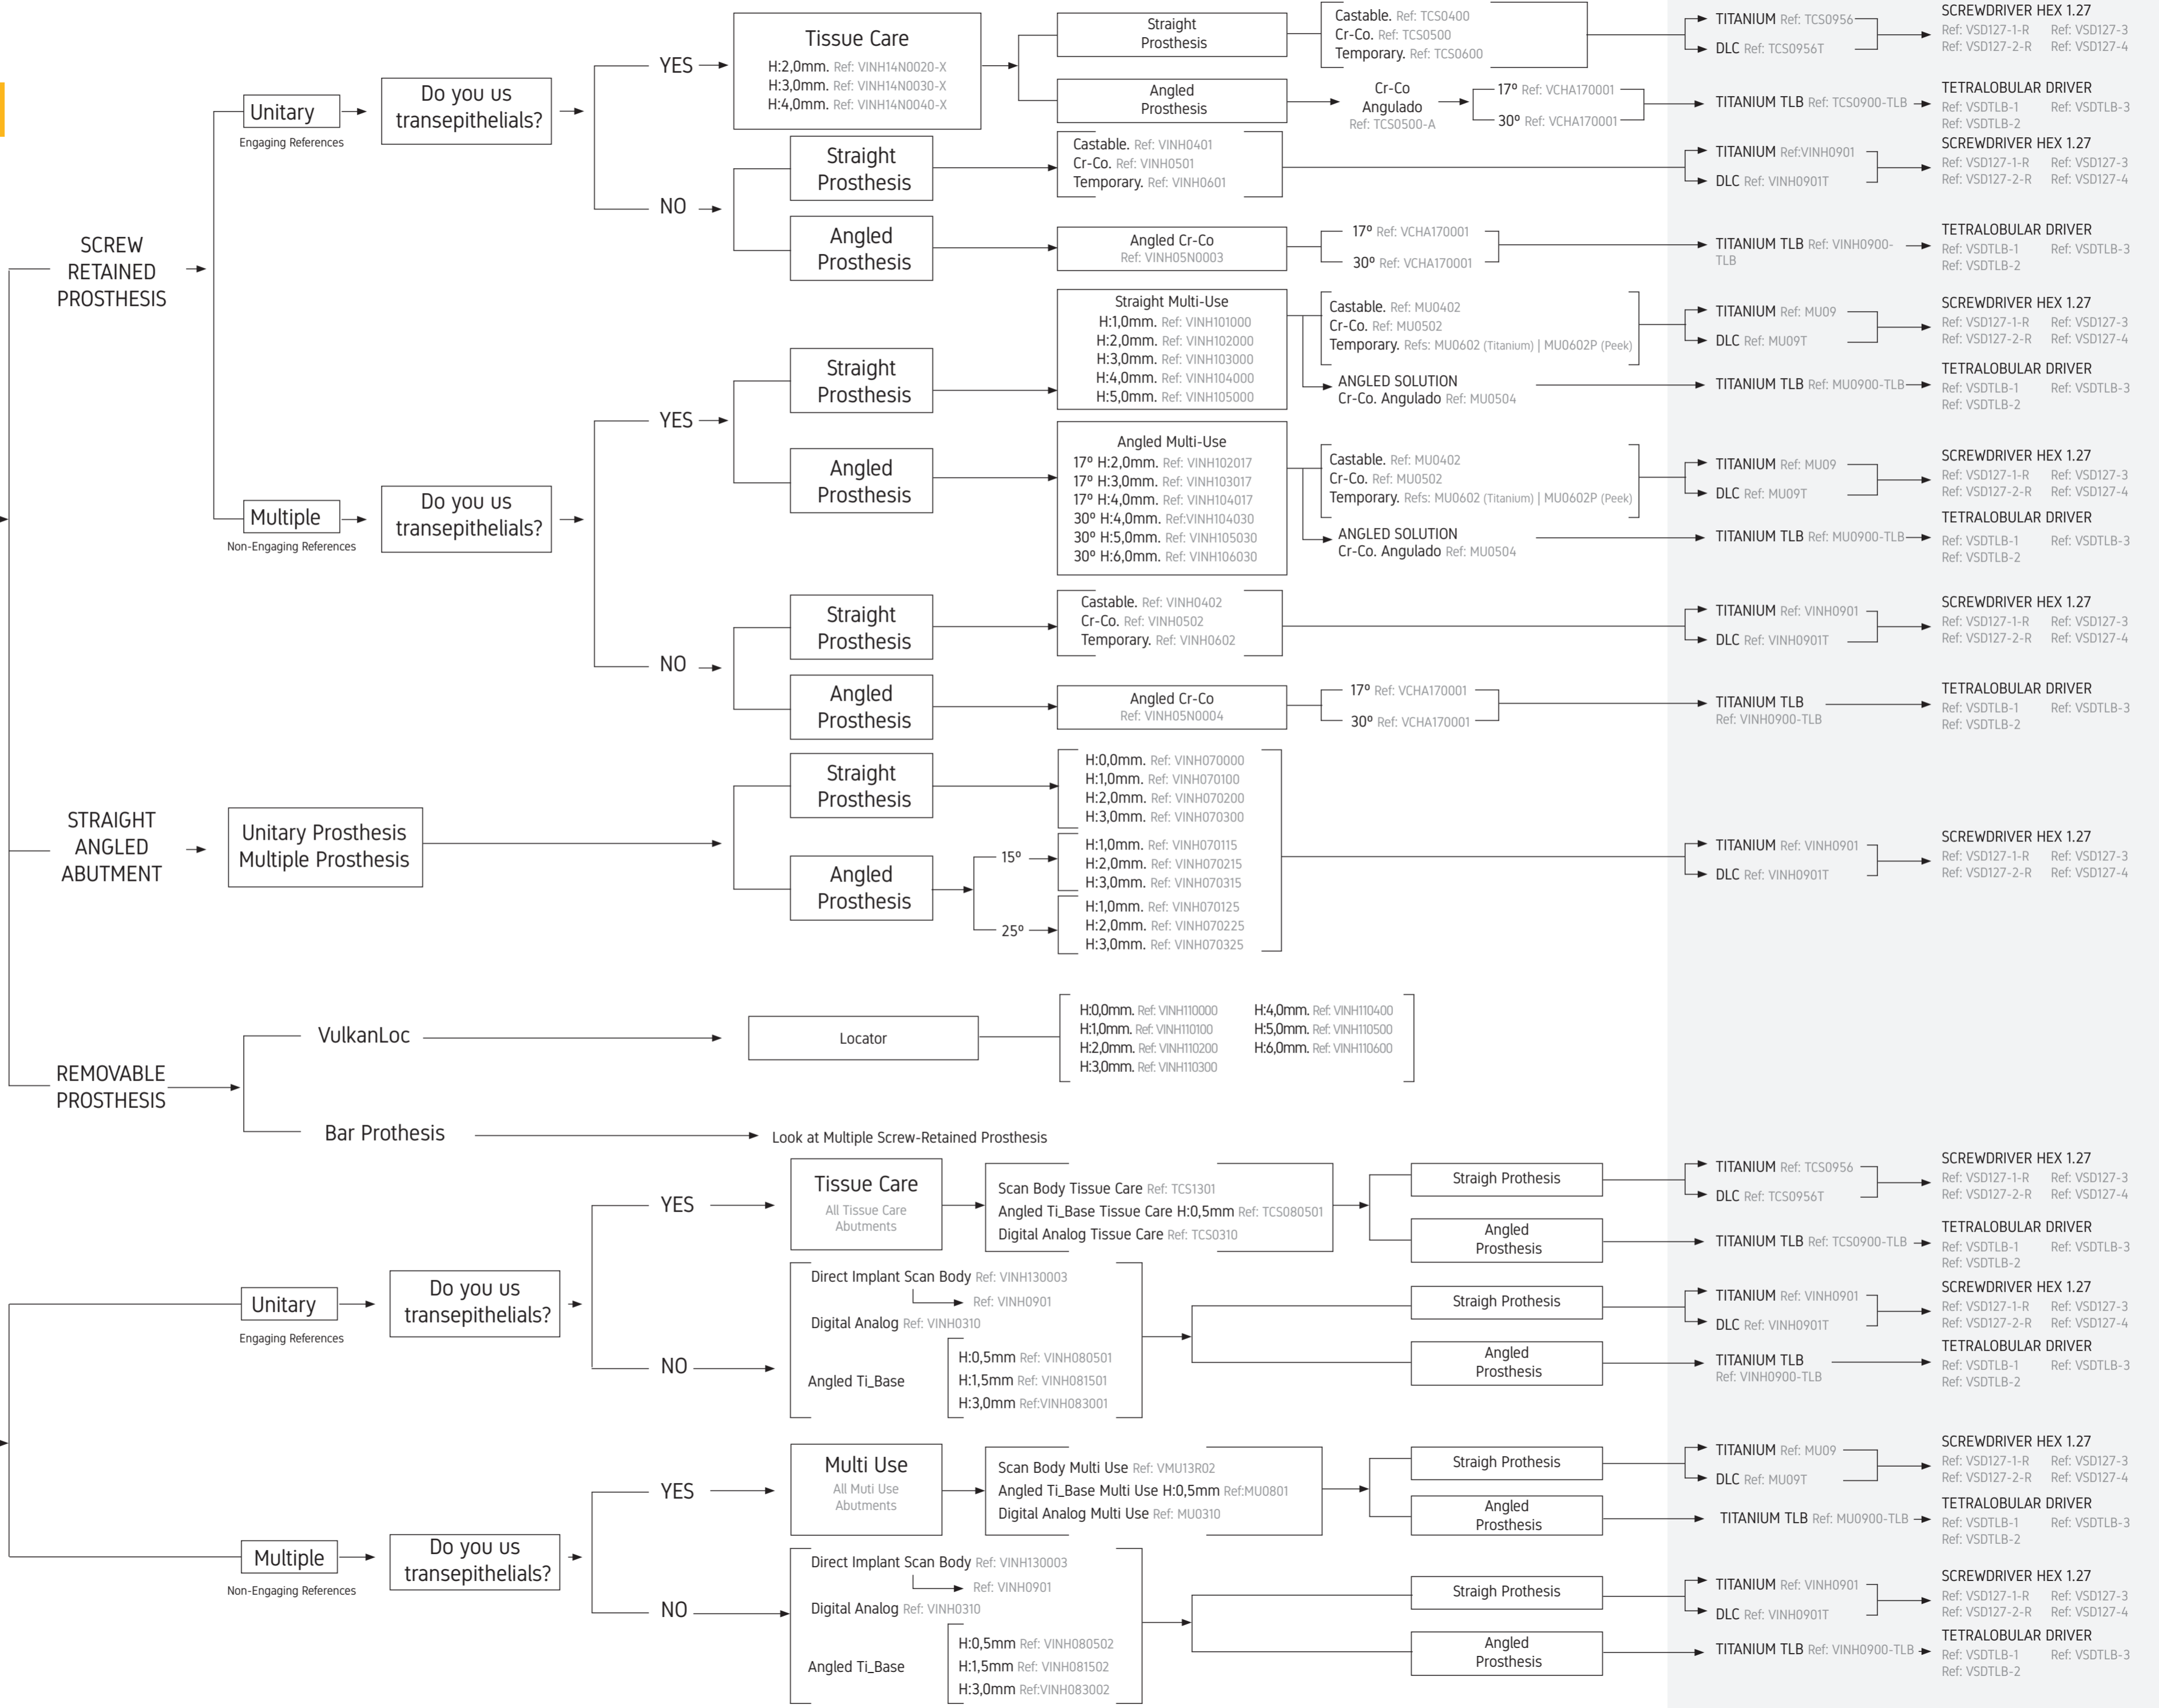

INTERNAL HEX

TRADITIONAL WORKFLOW

INTRAORAL SCANNER

CAD-CAM

CAD-CAM LIBRARY INHEX
www.vulkanimplants.com

- SCREWDRIVER HEX 1.27
Ref: VSD127-1-R Ref: VSD127-3
Ref: VSD127-2-R Ref: VSD127-4
- TETRALOBULAR DRIVER
Ref: VSDTLB-1 Ref: VSDTLB-3
Ref: VSDTLB-2
- SCREWDRIVER HEX 1.27
Ref: VSD127-1-R Ref: VSD127-3
Ref: VSD127-2-R Ref: VSD127-4
- TETRALOBULAR DRIVER
Ref: VSDTLB-1 Ref: VSDTLB-3
Ref: VSDTLB-2
- SCREWDRIVER HEX 1.27
Ref: VSD127-1-R Ref: VSD127-3
Ref: VSD127-2-R Ref: VSD127-4
- TETRALOBULAR DRIVER
Ref: VSDTLB-1 Ref: VSDTLB-3
Ref: VSDTLB-2
- SCREWDRIVER HEX 1.27
Ref: VSD127-1-R Ref: VSD127-3
Ref: VSD127-2-R Ref: VSD127-4
- TETRALOBULAR DRIVER
Ref: VSDTLB-1 Ref: VSDTLB-3
Ref: VSDTLB-2
- SCREWDRIVER HEX 1.27
Ref: VSD127-1-R Ref: VSD127-3
Ref: VSD127-2-R Ref: VSD127-4
- TETRALOBULAR DRIVER
Ref: VSDTLB-1 Ref: VSDTLB-3
Ref: VSDTLB-2