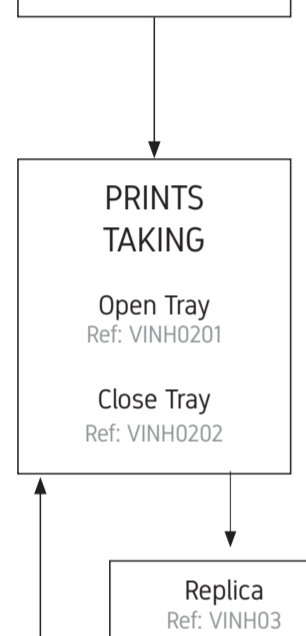

INTERNAL HEX

TRADITIONAL WORKFLOW

INTRAORAL SCANNER

CAD-CAM

CAD-CAM LIBRARY INHEX
www.vulkanimplants.com

- SCREWDRIVER HEX 1.27
Ref: VSD127-1-R Ref: VSD127-3
Ref: VSD127-2-R Ref: VSD127-4
- TETRALOBULAR DRIVER
Ref: VSDTLB-1 Ref: VSDTLB-3
Ref: VSDTLB-2
- SCREWDRIVER HEX 1.27
Ref: VSD127-1-R Ref: VSD127-3
Ref: VSD127-2-R Ref: VSD127-4
- TETRALOBULAR DRIVER
Ref: VSDTLB-1 Ref: VSDTLB-3
Ref: VSDTLB-2
- SCREWDRIVER HEX 1.27
Ref: VSD127-1-R Ref: VSD127-3
Ref: VSD127-2-R Ref: VSD127-4
- TETRALOBULAR DRIVER
Ref: VSDTLB-1 Ref: VSDTLB-3
Ref: VSDTLB-2
- SCREWDRIVER HEX 1.27
Ref: VSD127-1-R Ref: VSD127-3
Ref: VSD127-2-R Ref: VSD127-4
- TETRALOBULAR DRIVER
Ref: VSDTLB-1 Ref: VSDTLB-3
Ref: VSDTLB-2
- SCREWDRIVER HEX 1.27
Ref: VSD127-1-R Ref: VSD127-3
Ref: VSD127-2-R Ref: VSD127-4
- TETRALOBULAR DRIVER
Ref: VSDTLB-1 Ref: VSDTLB-3
Ref: VSDTLB-2