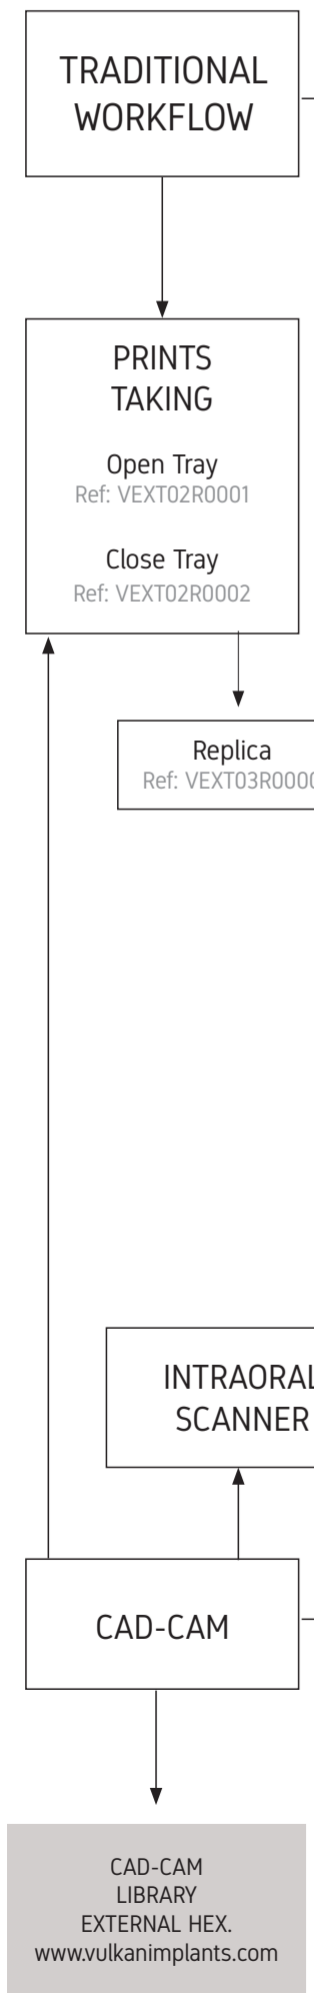

EXTERNAL HEX RP Ø4,1

Material	Reference	Driver
TITANIUM	Ref: VEXT09R07	UNIGRIP DRIVER
DLC	Ref: VEXT09R07T	UNIGRIP DRIVER
TITANIUM TLB	Ref: VEXT09R00-TLB	TETRALOBULAR DRIVER
TITANIUM	Ref: MU0905	UNIGRIP DRIVER
DLC	Ref: MU0905T	UNIGRIP DRIVER
TITANIUM TLB	Ref: MU0900-TLB	TETRALOBULAR DRIVER
TITANIUM	Ref: MU0905	UNIGRIP DRIVER
DLC	Ref: MU0905T	UNIGRIP DRIVER
TITANIUM TLB	Ref: MU0900-TLB	TETRALOBULAR DRIVER
TITANIUM	Ref: VEXT09R07	UNIGRIP DRIVER
DLC	Ref: VEXT09R07T	UNIGRIP DRIVER
TITANIUM TLB	Ref: VEXT09R00-TLB	TETRALOBULAR DRIVER
TITANIUM	Ref: VEXT09R07	UNIGRIP DRIVER
DLC	Ref: VEXT09R07T	UNIGRIP DRIVER
TITANIUM TLB	Ref: VEXT09R00-TLB	TETRALOBULAR DRIVER
TITANIUM	Ref: VEXT09R07	UNIGRIP DRIVER
DLC	Ref: VEXT09R07T	UNIGRIP DRIVER
TITANIUM TLB	Ref: VEXT09R00-TLB	TETRALOBULAR DRIVER