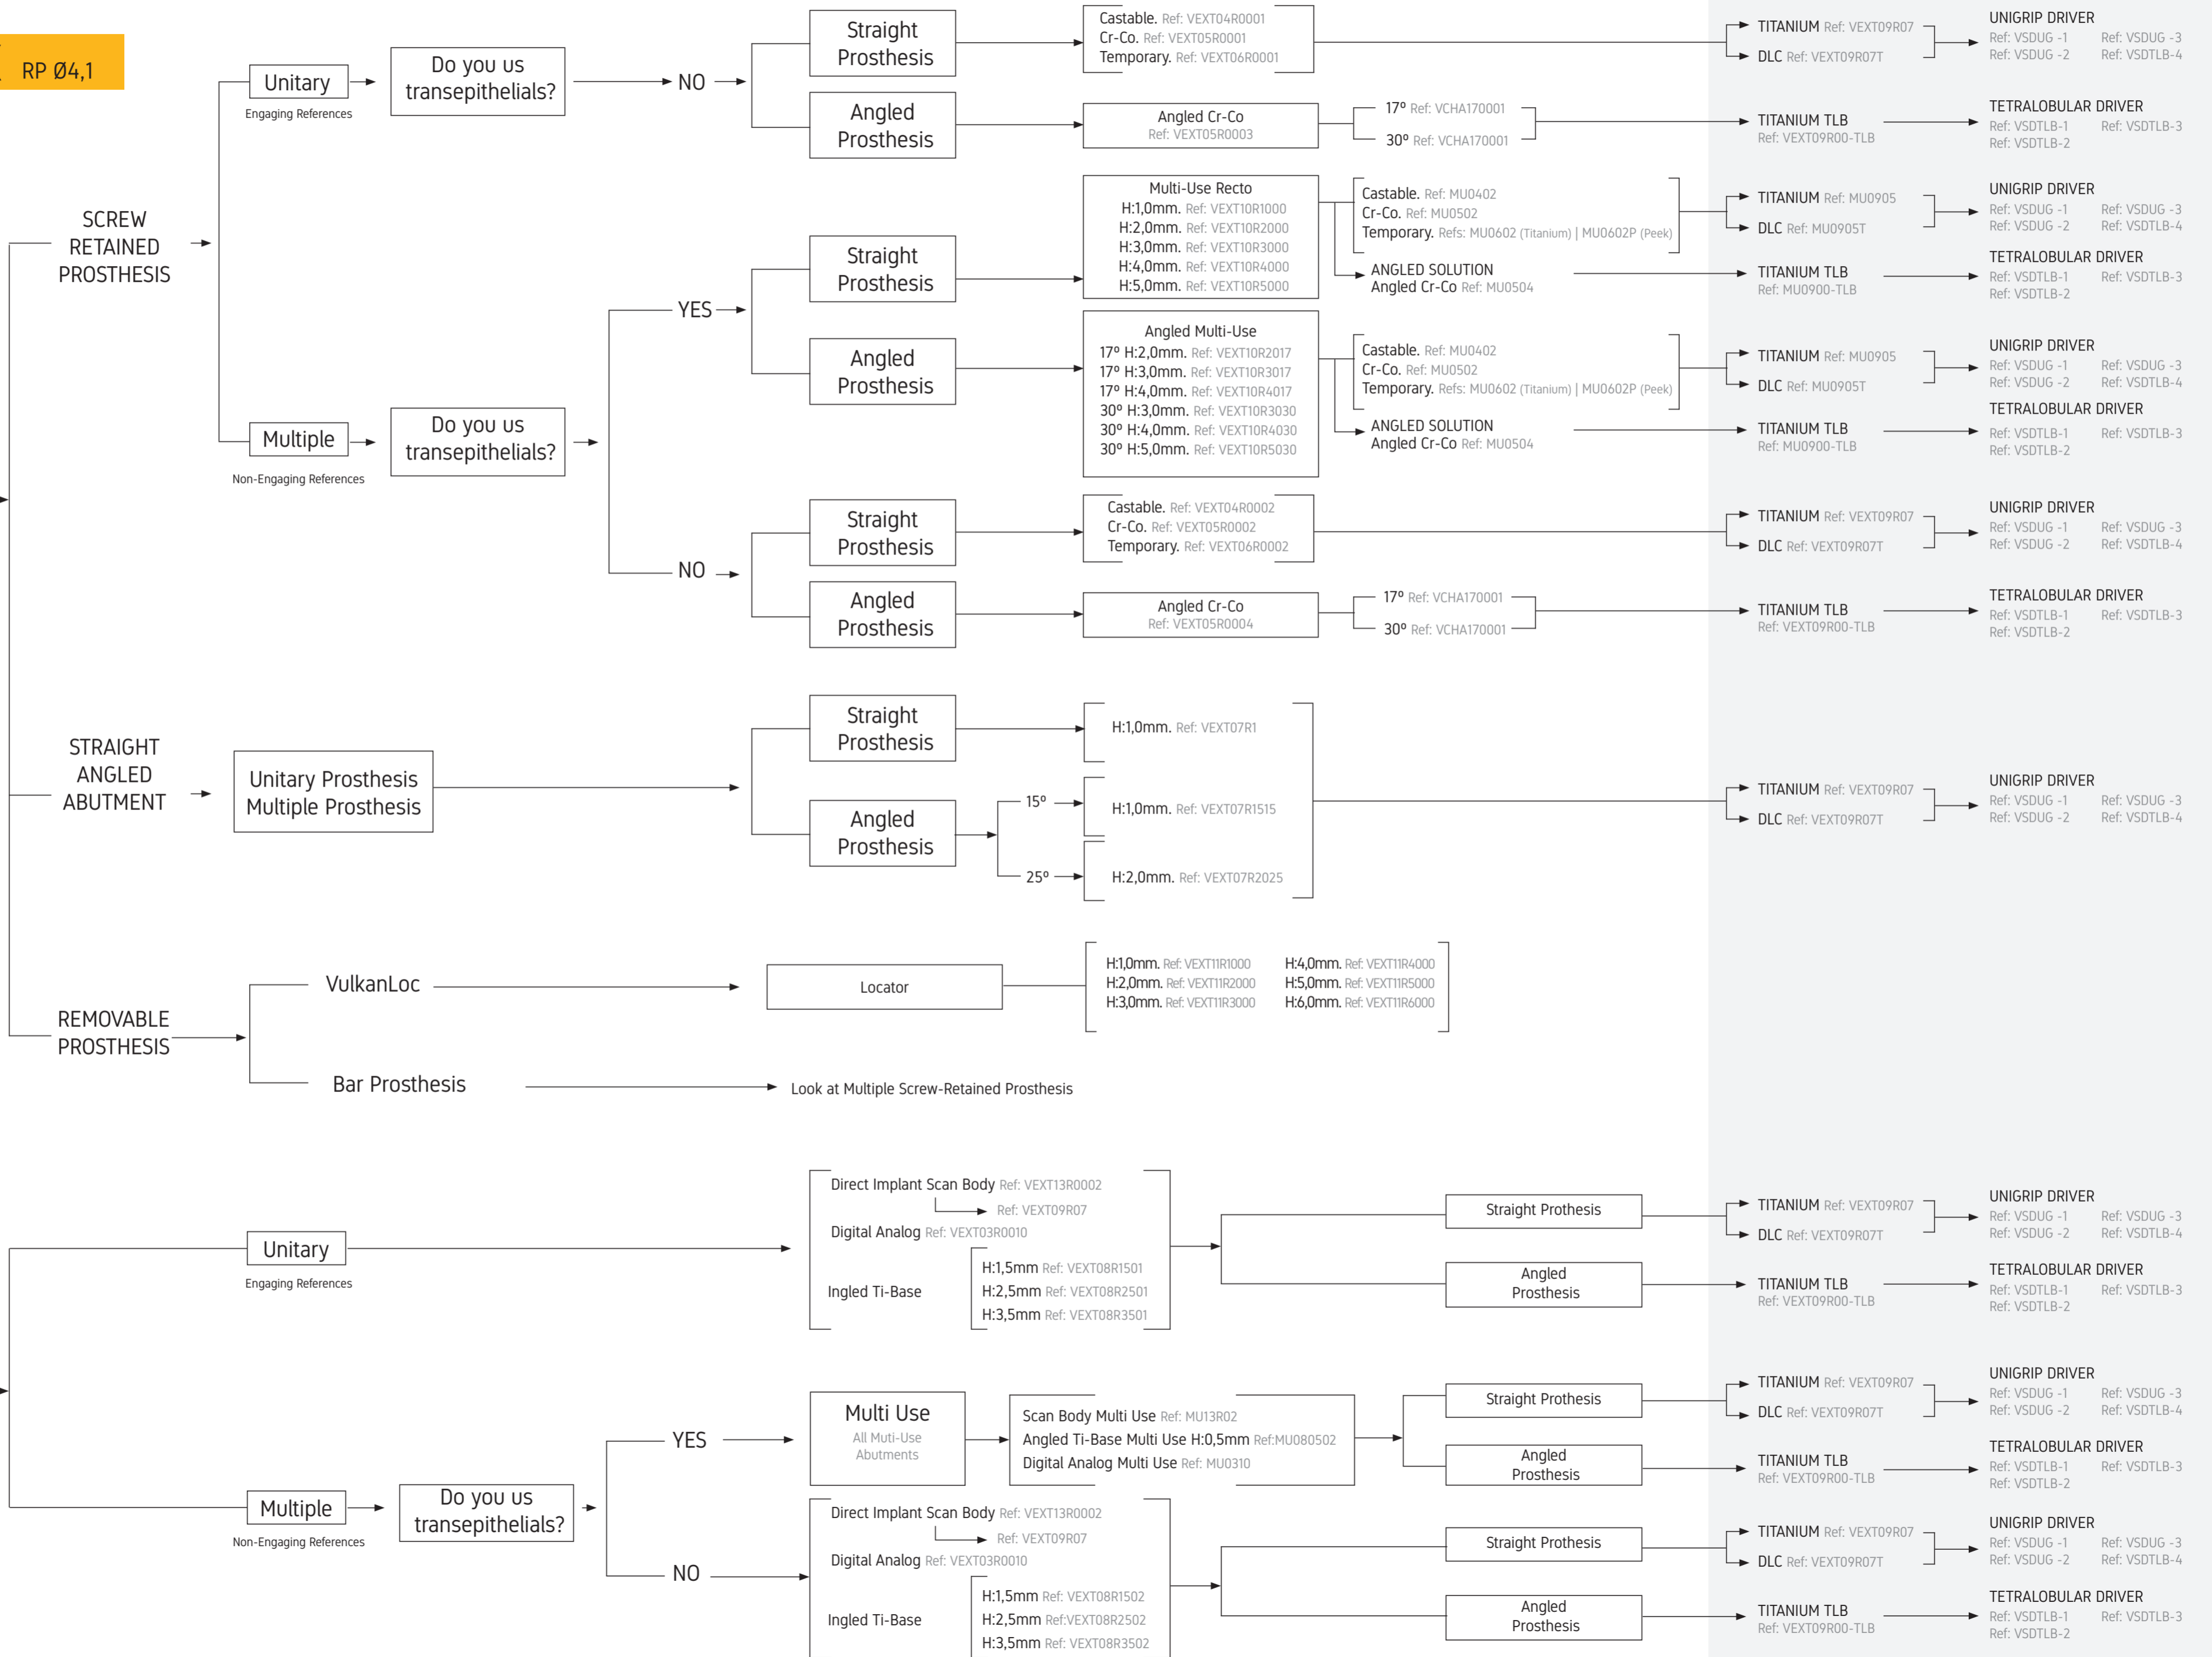

EXTERNAL HEX RP Ø4,1

Material	Reference	Driver
TITANIUM	Ref: VEXT09R07	UNIGRIP DRIVER
DLC	Ref: VEXT09R07T	UNIGRIP DRIVER
TITANIUM TLB	Ref: VEXT09R00-TLB	TETRALOBULAR DRIVER
TITANIUM	Ref: MU0905	UNIGRIP DRIVER
DLC	Ref: MU0905T	UNIGRIP DRIVER
TITANIUM TLB	Ref: MU0900-TLB	TETRALOBULAR DRIVER
TITANIUM	Ref: MU0905	UNIGRIP DRIVER
DLC	Ref: MU0905T	UNIGRIP DRIVER
TITANIUM TLB	Ref: MU0900-TLB	TETRALOBULAR DRIVER
TITANIUM	Ref: VEXT09R07	UNIGRIP DRIVER
DLC	Ref: VEXT09R07T	UNIGRIP DRIVER
TITANIUM TLB	Ref: VEXT09R00-TLB	TETRALOBULAR DRIVER
TITANIUM	Ref: VEXT09R07	UNIGRIP DRIVER
DLC	Ref: VEXT09R07T	UNIGRIP DRIVER
TITANIUM TLB	Ref: VEXT09R00-TLB	TETRALOBULAR DRIVER
TITANIUM	Ref: VEXT09R07	UNIGRIP DRIVER
DLC	Ref: VEXT09R07T	UNIGRIP DRIVER
TITANIUM TLB	Ref: VEXT09R00-TLB	TETRALOBULAR DRIVER